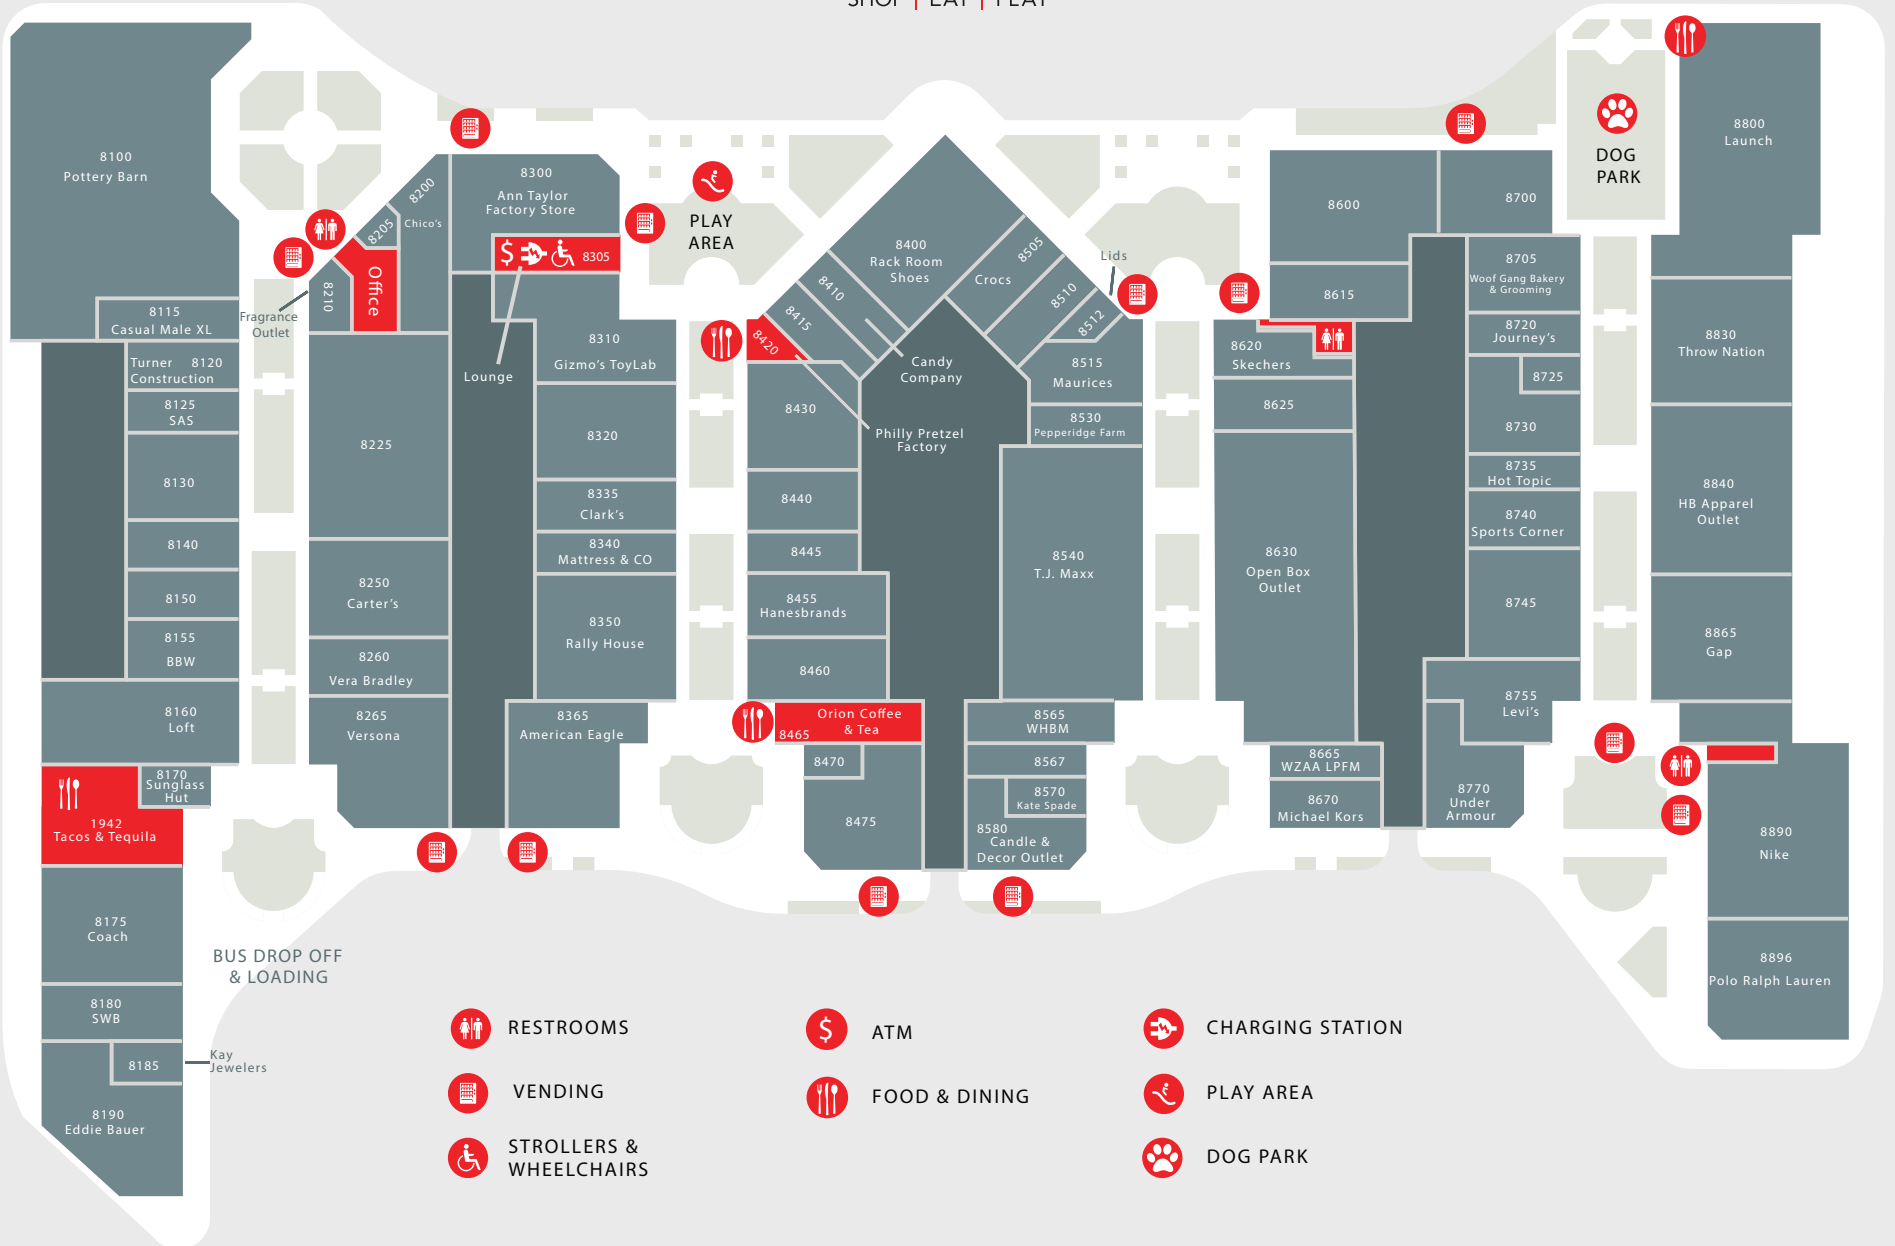

DESTINATION OUTLETS

SHOP | EAT | PLAY

BUS PARKING