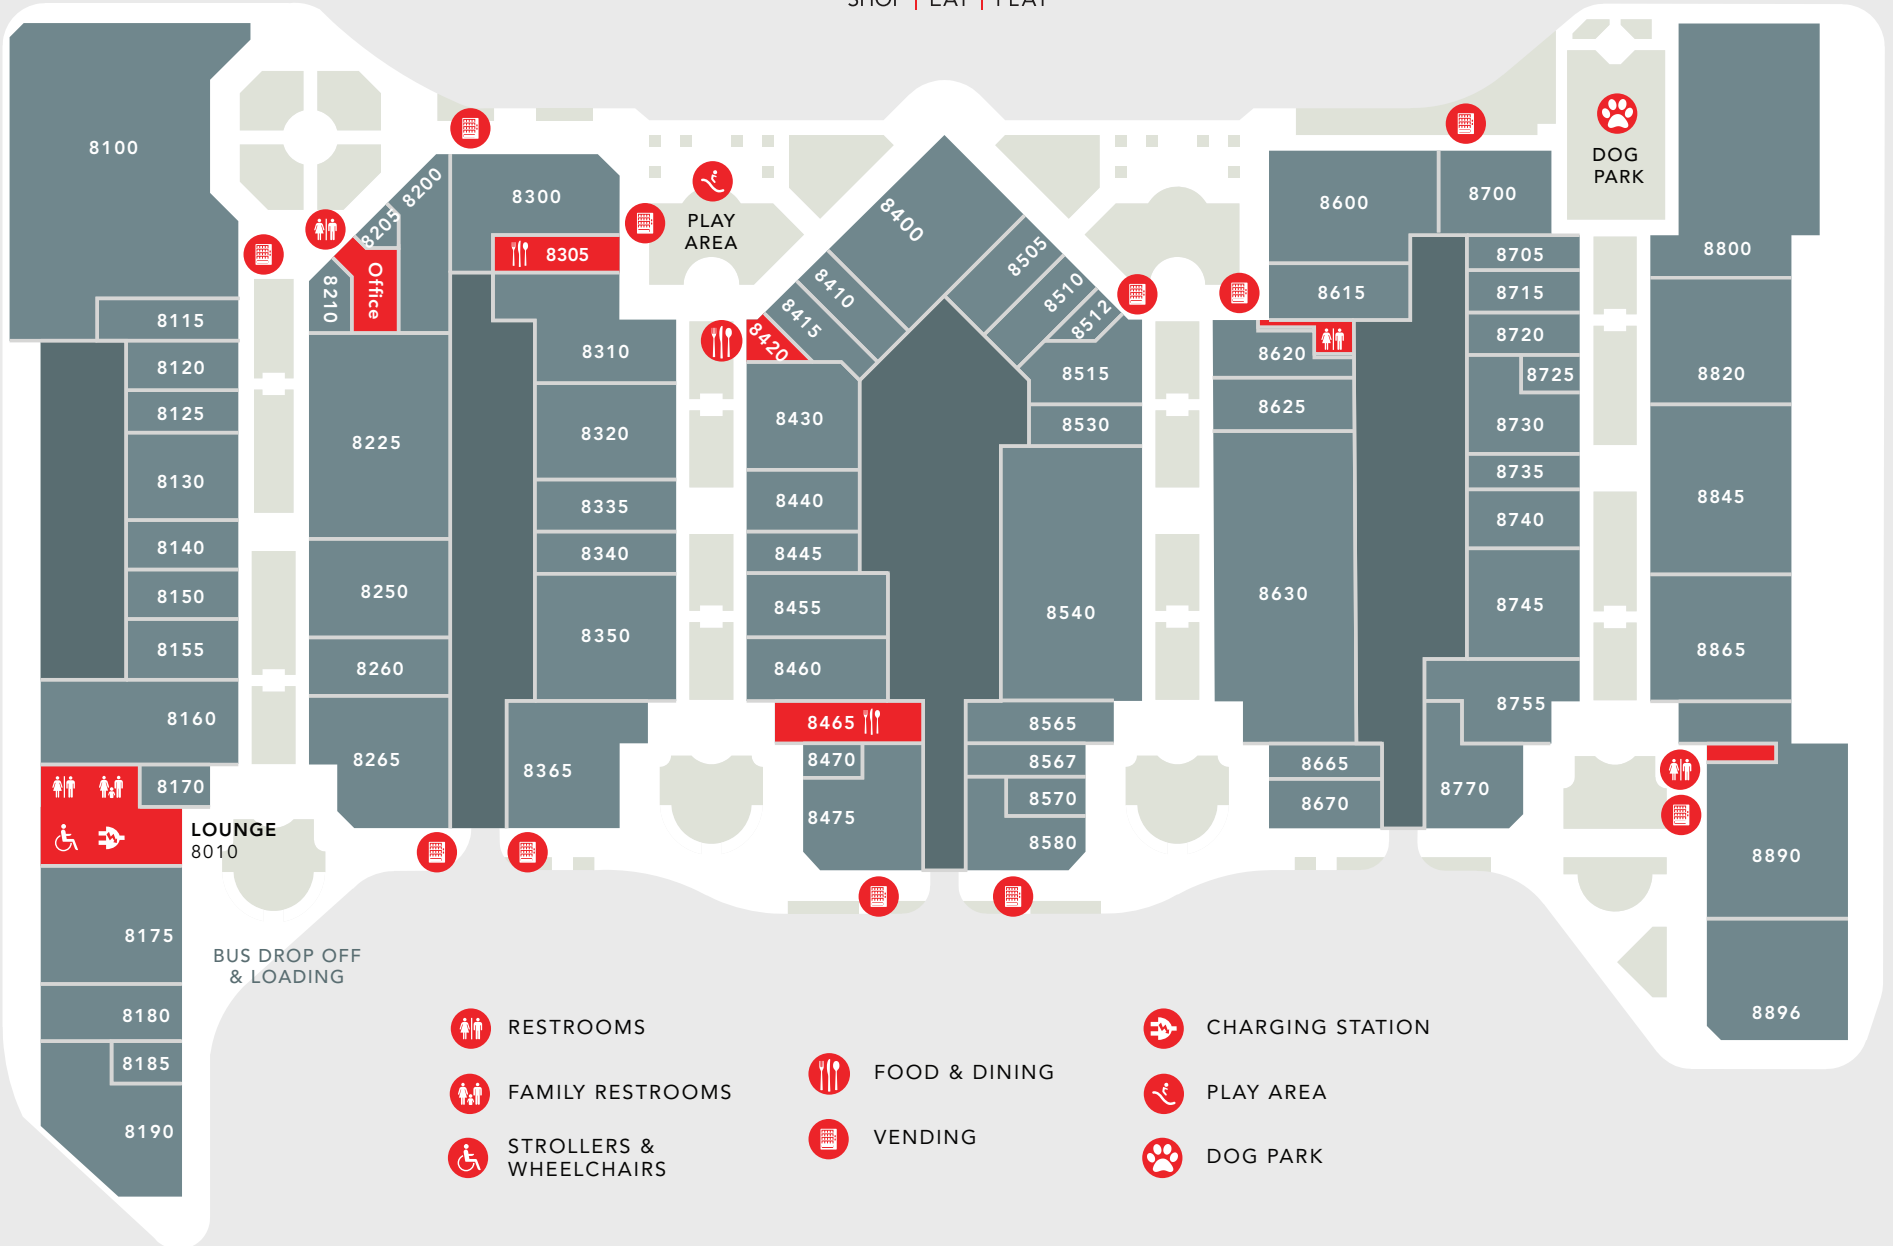

DESTINATION OUTLETS

SHOP | EAT | PLAY

BUS PARKING

RESTROOMS

FAMILY RESTROOMS

STROLLERS & WHEELCHAIRS

FOOD & DINING

VENDING

APPAREL

8365	American Eagle Outfitters	(740) 948-2235
8300	Ann Taylor Factory Store	(740) 948-2330
8115	Casual Male XL Outlet	(740) 948-2068
8200	Chico's Outlet	(740) 948-2508
8140	Cranberry Boutique	(740) 419-8018
8190	Eddie Bauer Outlet	(740) 948-2177
8865	Gap Outlet	(740) 948-9290
8455	Hanesbrands	(740) 948-2163
8735	Hot Topic	(740) 948-2324
8755	Levi's Outlet	(740) 948-2431
8160	LOFT Outlet	(740) 948-9201
8515	Maurices	(740) 948-2361
8890	Nike Factory Store	(740) 948-9244
8225	Old Navy Outlet	(740) 948-2019
8896	Polo Ralph Lauren Factory	(740) 948-2130
8350	Rally House	(740) 777-9605
8180	Sweetwater Bay Boutique	NEW!

FOOTWEAR

8335	Clarks Outlet	(740) 948-9004
8505	Crocs	(740) 948-9020
8720	Journeys	(740) 948-0015
8890	Nike Factory Store	(740) 948-9244
8400	Rack Room Shoes NOW OPEN!	(740) 935-5194
8125	SAS Shoes	(740) 948-2060
8620	Skechers	(740) 948-2048