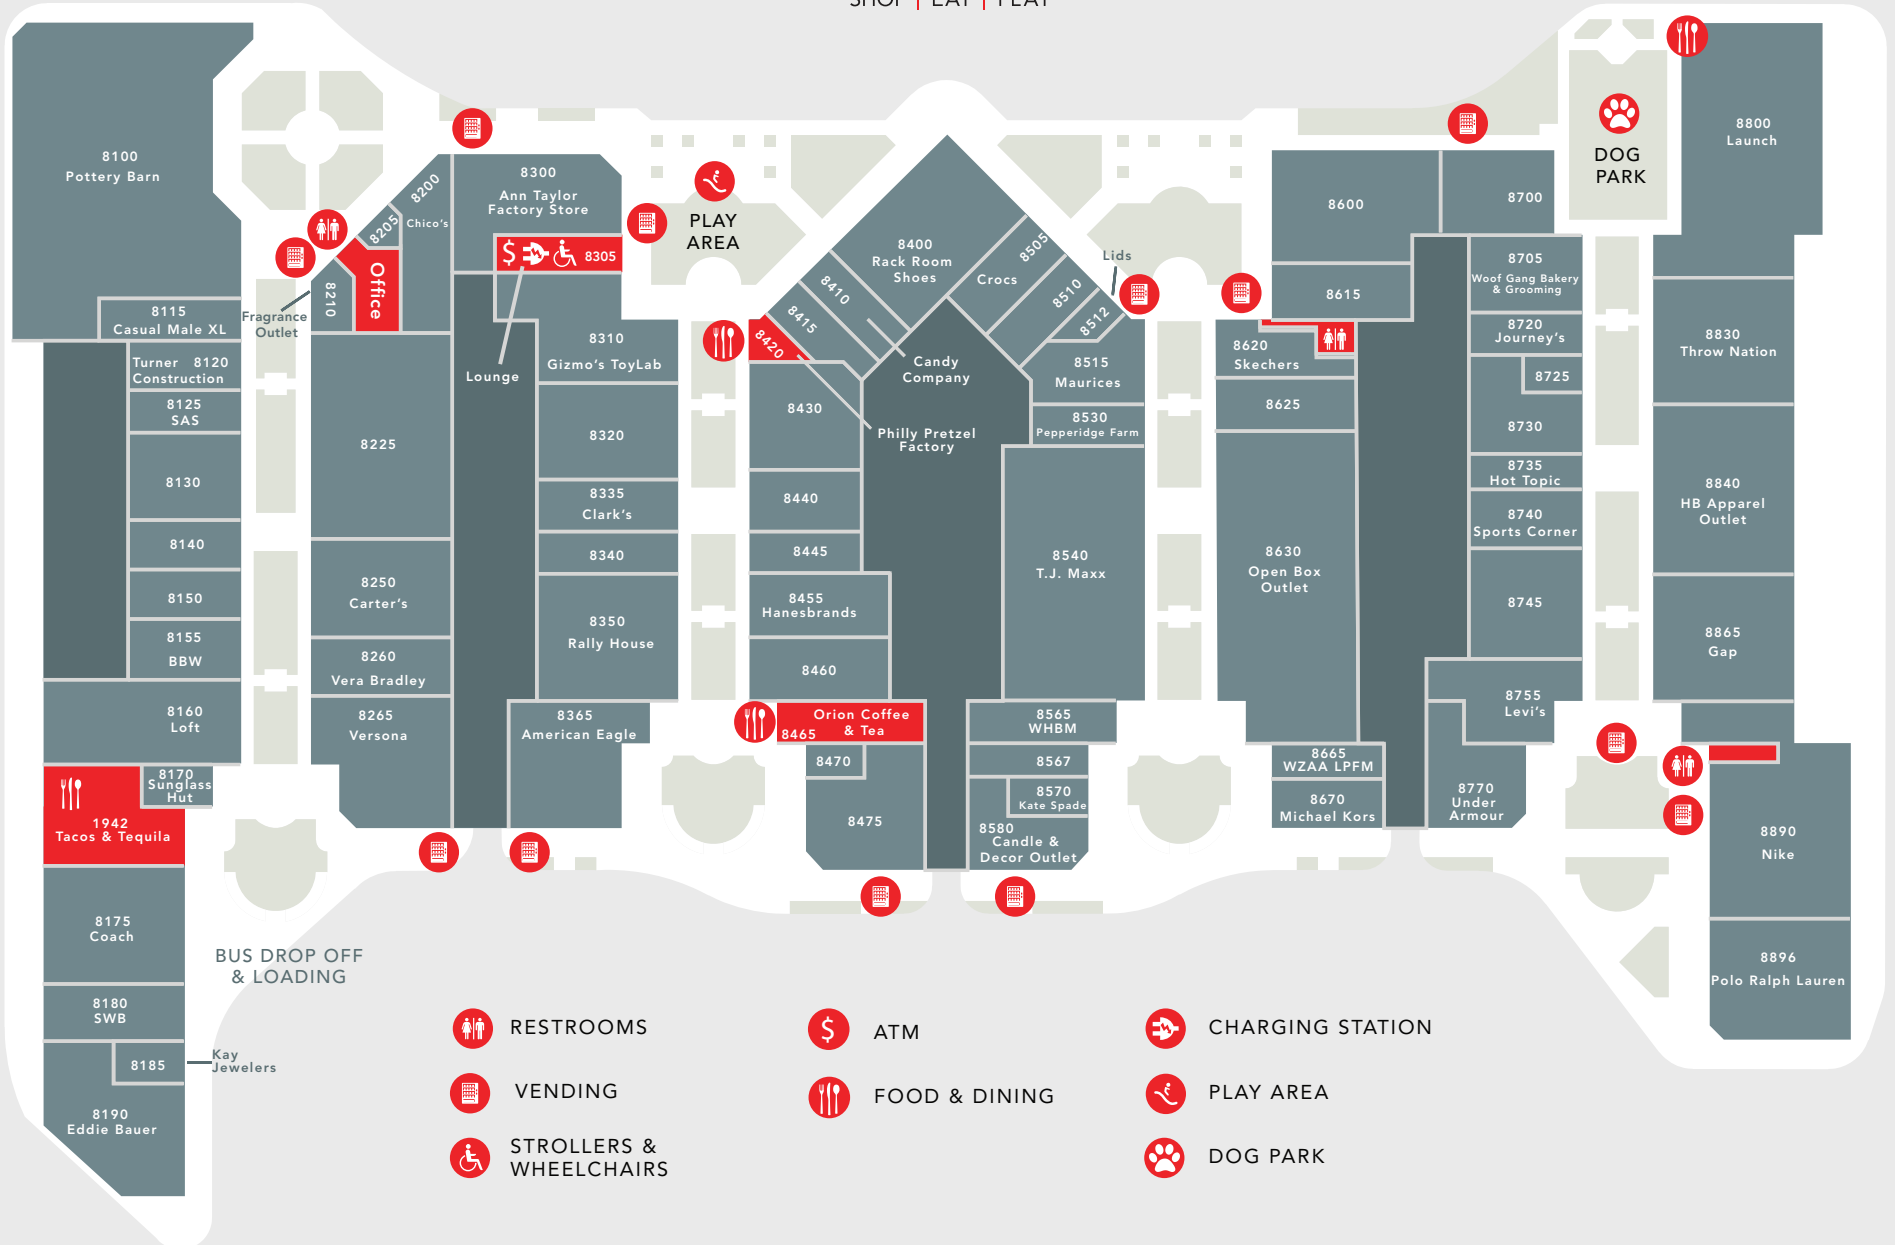

DESTINATION OUTLETS

SHOP | EAT | PLAY

BUS PARKING

 RESTROOMS

 ATM

 CHARGING STATION

 VENDING

 FOOD & DINING

 PLAY AREA

 STROLLERS & WHEELCHAIRS

 DOG PARK

8770 Under Armour (740) 313-0002
 8265 Versona (740) 948-9425
 8565 White House Black Market (740) 948-9104

FOOD

8173 1942 Tacos & Tequila **COMING SOON!**
 8305 Lounge
 8800 Bar Hops **COMING SOON!**
 8800 Krave **COMING SOON!**
 8465 Orion Coffee and Tea (740) 419-8019
 8530 Pepperidge Farm (740) 948-2968
 8420 Philly Pretzel Factory (740) 948-9353

FOOTWEAR

8335 Clarks Outlet (740) 948-9004
 8505 Crocs (740) 948-9020
 8720 Journeys (740) 948-0015
 8890 Nike Factory Store (740) 948-9244
 8400 Rack Room Shoes (740) 935-5194
 8125 SAS Shoes (740) 948-2060
 8620 Skechers (740) 948-2048

APPAREL

8365 American Eagle Outfitters (740) 948-2235
 8300 Ann Taylor Factory Store (740) 948-2330
 8115 Casual Male XL Outlet (740) 948-2068
 8200 Chico's Outlet (740) 948-2508
 8190 Eddie Bauer Outlet (740) 948-2177
 8865 Gap Outlet (740) 948-9290
 8455 Hanesbrands (740) 948-2163
 8840 HB Apparel Outlet (740) 419-8015
 8735 Hot Topic (740) 948-2324
 8755 Levi's Outlet (740) 948-2431
 8160 LOFT Outlet (740) 948-9201
 8515 Maurices (740) 948-2361
 8890 Nike Factory Store (740) 948-9244
 8896 Polo Ralph Lauren Factory (740) 948-2130
 8350 Rally House (740) 777-9605
 8180 Sweetwater Bay Boutique
 8540 T.J. Maxx (740) 948-2498