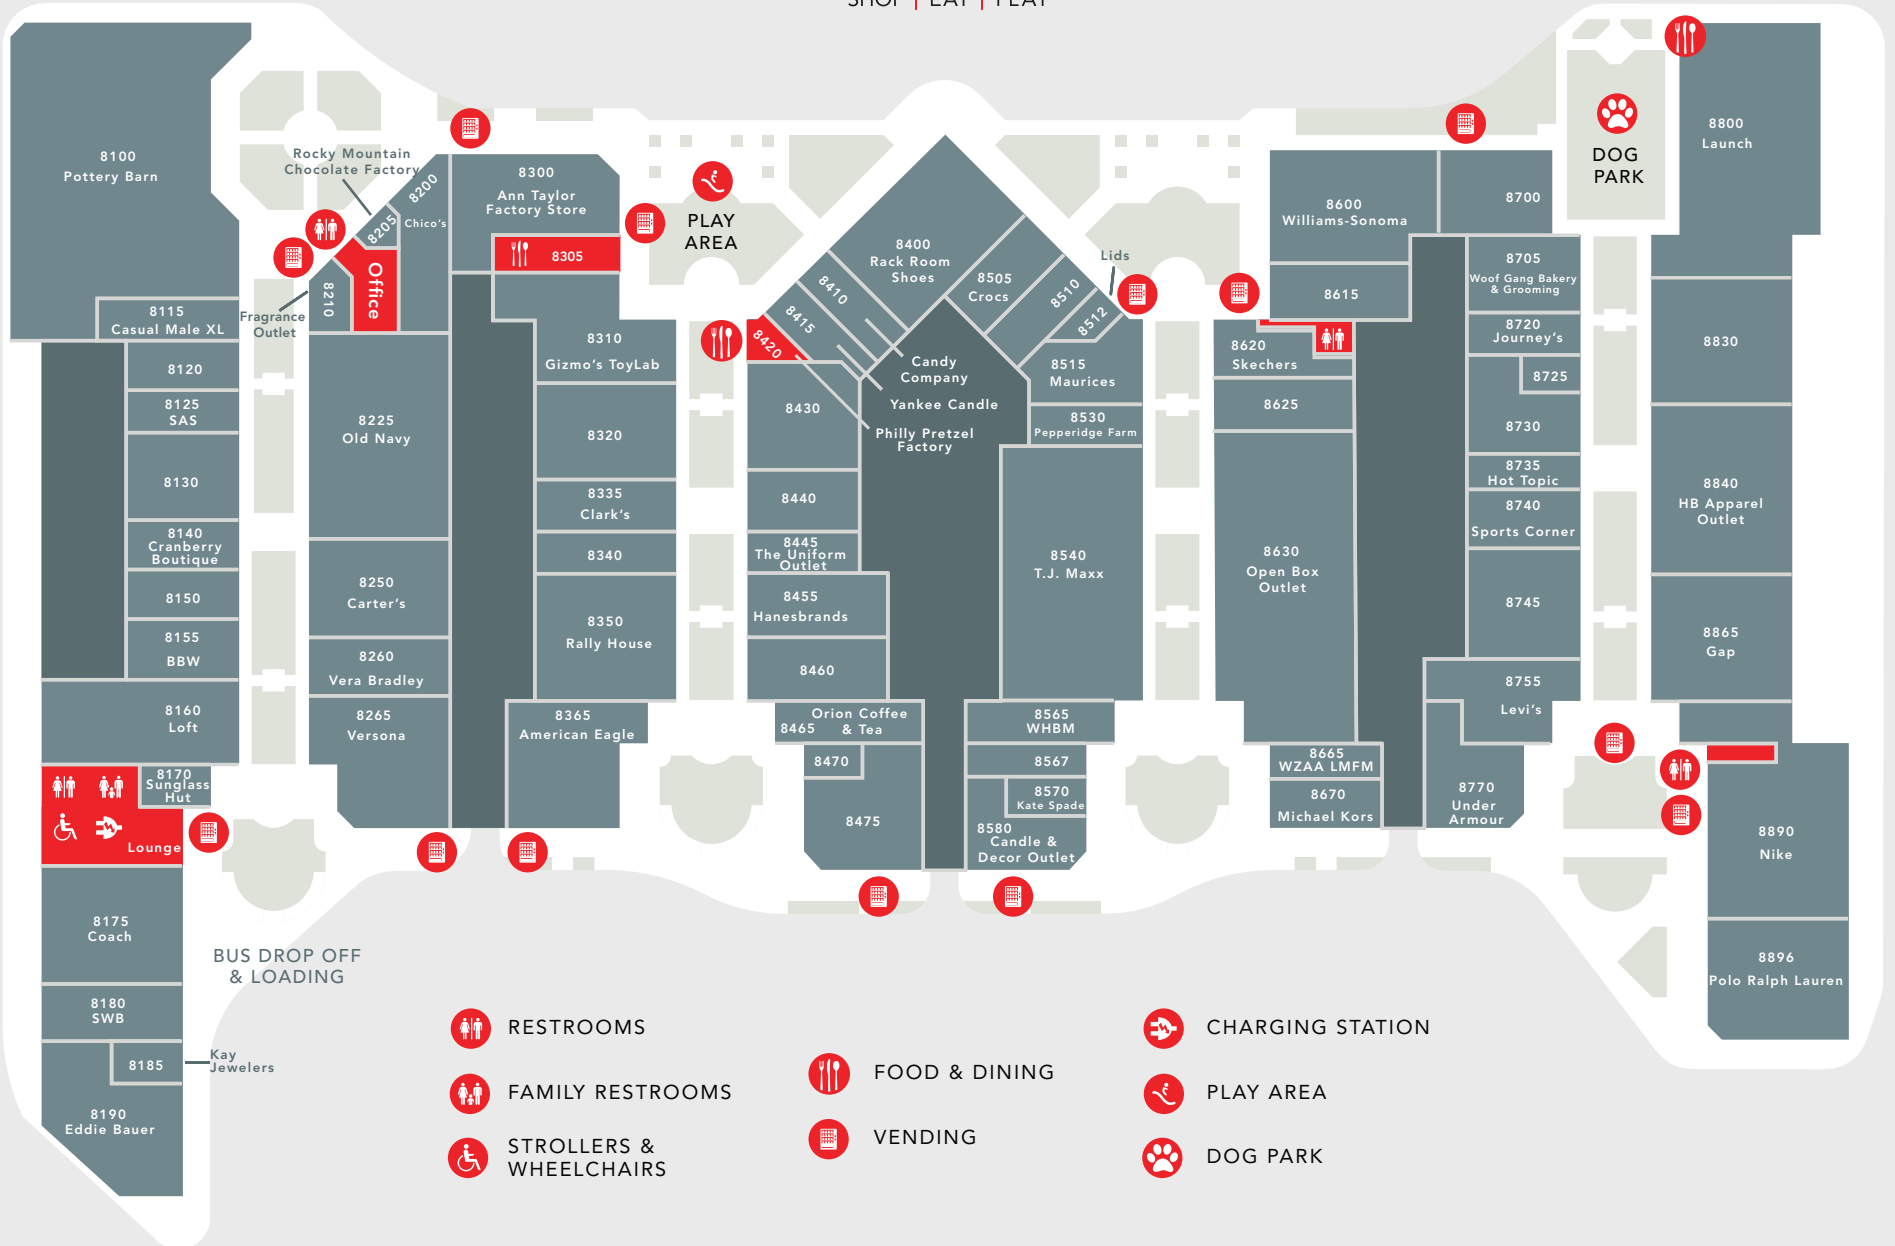

DESTINATION OUTLETS

SHOP | EAT | PLAY

BUS PARKING

-  RESTROOMS
-  FAMILY RESTROOMS
-  STROLLERS & WHEELCHAIRS

-  FOOD & DINING
-  VENDING

-  CHARGING STATION
-  PLAY AREA
-  DOG PARK

DESTINATION OUTLETS

SHOP | EAT | PLAY

APPAREL

8365	American Eagle Outfitters	(740) 948-2235
8300	Ann Taylor Factory Store	(740) 948-2330
8115	Casual Male XL Outlet	(740) 948-2068
8200	Chico's Outlet	(740) 948-2508
8140	Cranberry Boutique	(740) 419-8018
8190	Eddie Bauer Outlet	(740) 948-2177
8865	Gap Outlet	(740) 948-9290
8455	Hanesbrands	(740) 948-2163
8840	HB Apparel Outlet	NOW OPEN!
8735	Hot Topic	(740) 948-2324
8755	Levi's Outlet	(740) 948-2431
8160	LOFT Outlet	(740) 948-9201
8515	Maurices	(740) 948-2361
8890	Nike Factory Store	(740) 948-9244
8225	Old Navy Outlet	(740) 948-2019
8896	Polo Ralph Lauren Factory	(740) 948-2130
8350	Rally House	(740) 777-9605

FOOTWEAR

8335	Clarks Outlet	(740) 948-9004
8505	Crocs	(740) 948-9020
8720	Journeys	(740) 948-0015
8890	Nike Factory Store	(740) 948-9244
8400	Rack Room Shoes NOW OPEN!	(740) 935-5194
8125	SAS Shoes	(740) 948-2060
8620	Skechers	(740) 948-2048

8740	Sports Corner	(740) 419-8005
8705	Woof Gang Bakery & Grooming NOW OPEN!	(740) 948-9488
8470	Wade Journey Homes	(740) 421-4511

KIDS CLOTHING & SHOES

8250	Carter's Clearance Outlet	(740) 948-9427
	NOW OPEN!	
8505	Crocs	(740) 948-9020
8865	Gap Outlet	(740) 948-9290
8455	Hanesbrands	(740) 948-2163
8720	Journeys	(740) 948-0015
8890	Nike Factory Outlet	(740) 948-9244
8225	Old Navy	(740) 948-2019
8896	Polo Ralph Lauren Factory	(740) 948-2130
8350	Rally House	(740) 777-9605
8620	Skechers	(740) 948-2048
8540	T.J. Maxx	(740) 948-2498
8770	Under Armour	(740) 313-0002