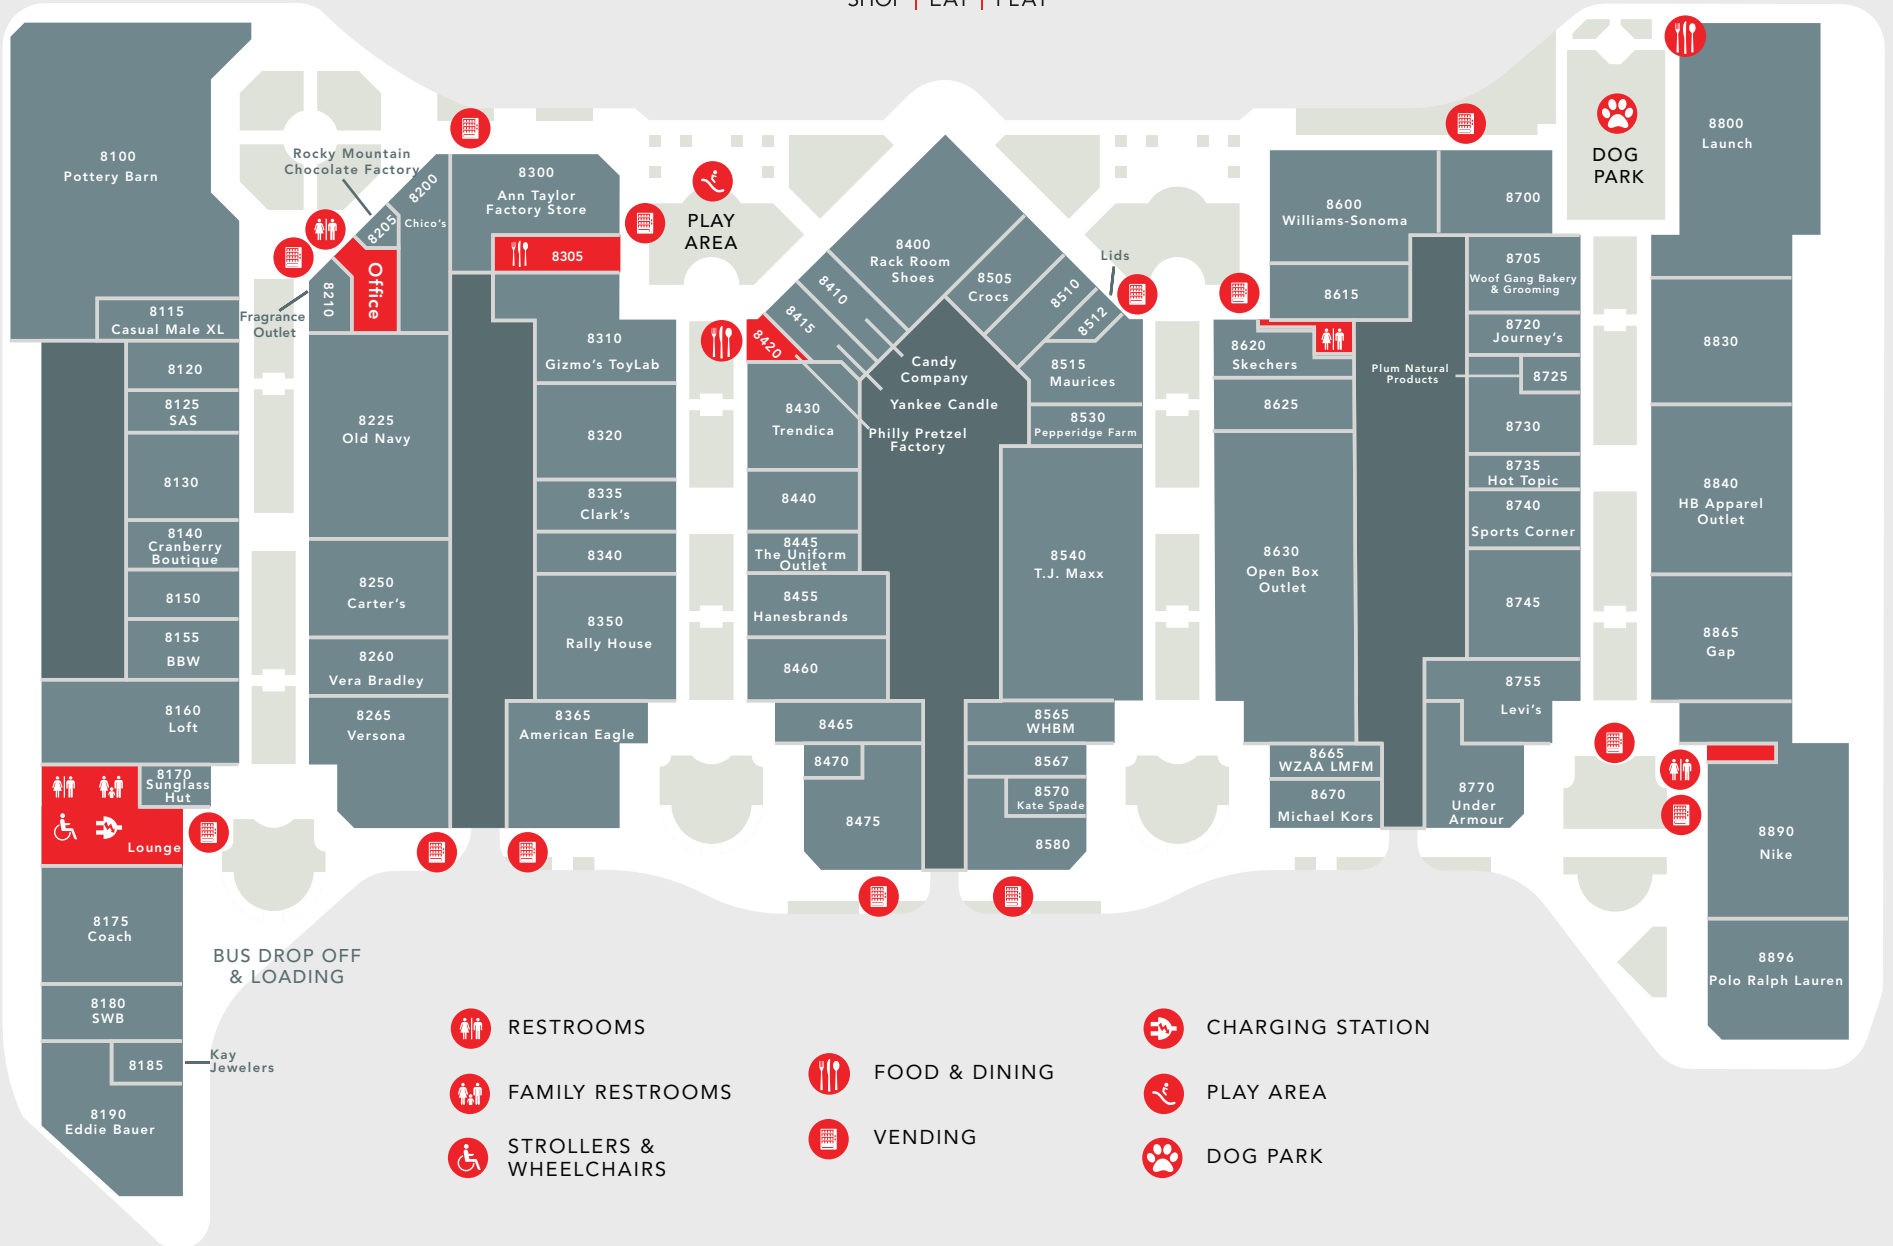

DESTINATION OUTLETS

SHOP | EAT | PLAY

BUS PARKING