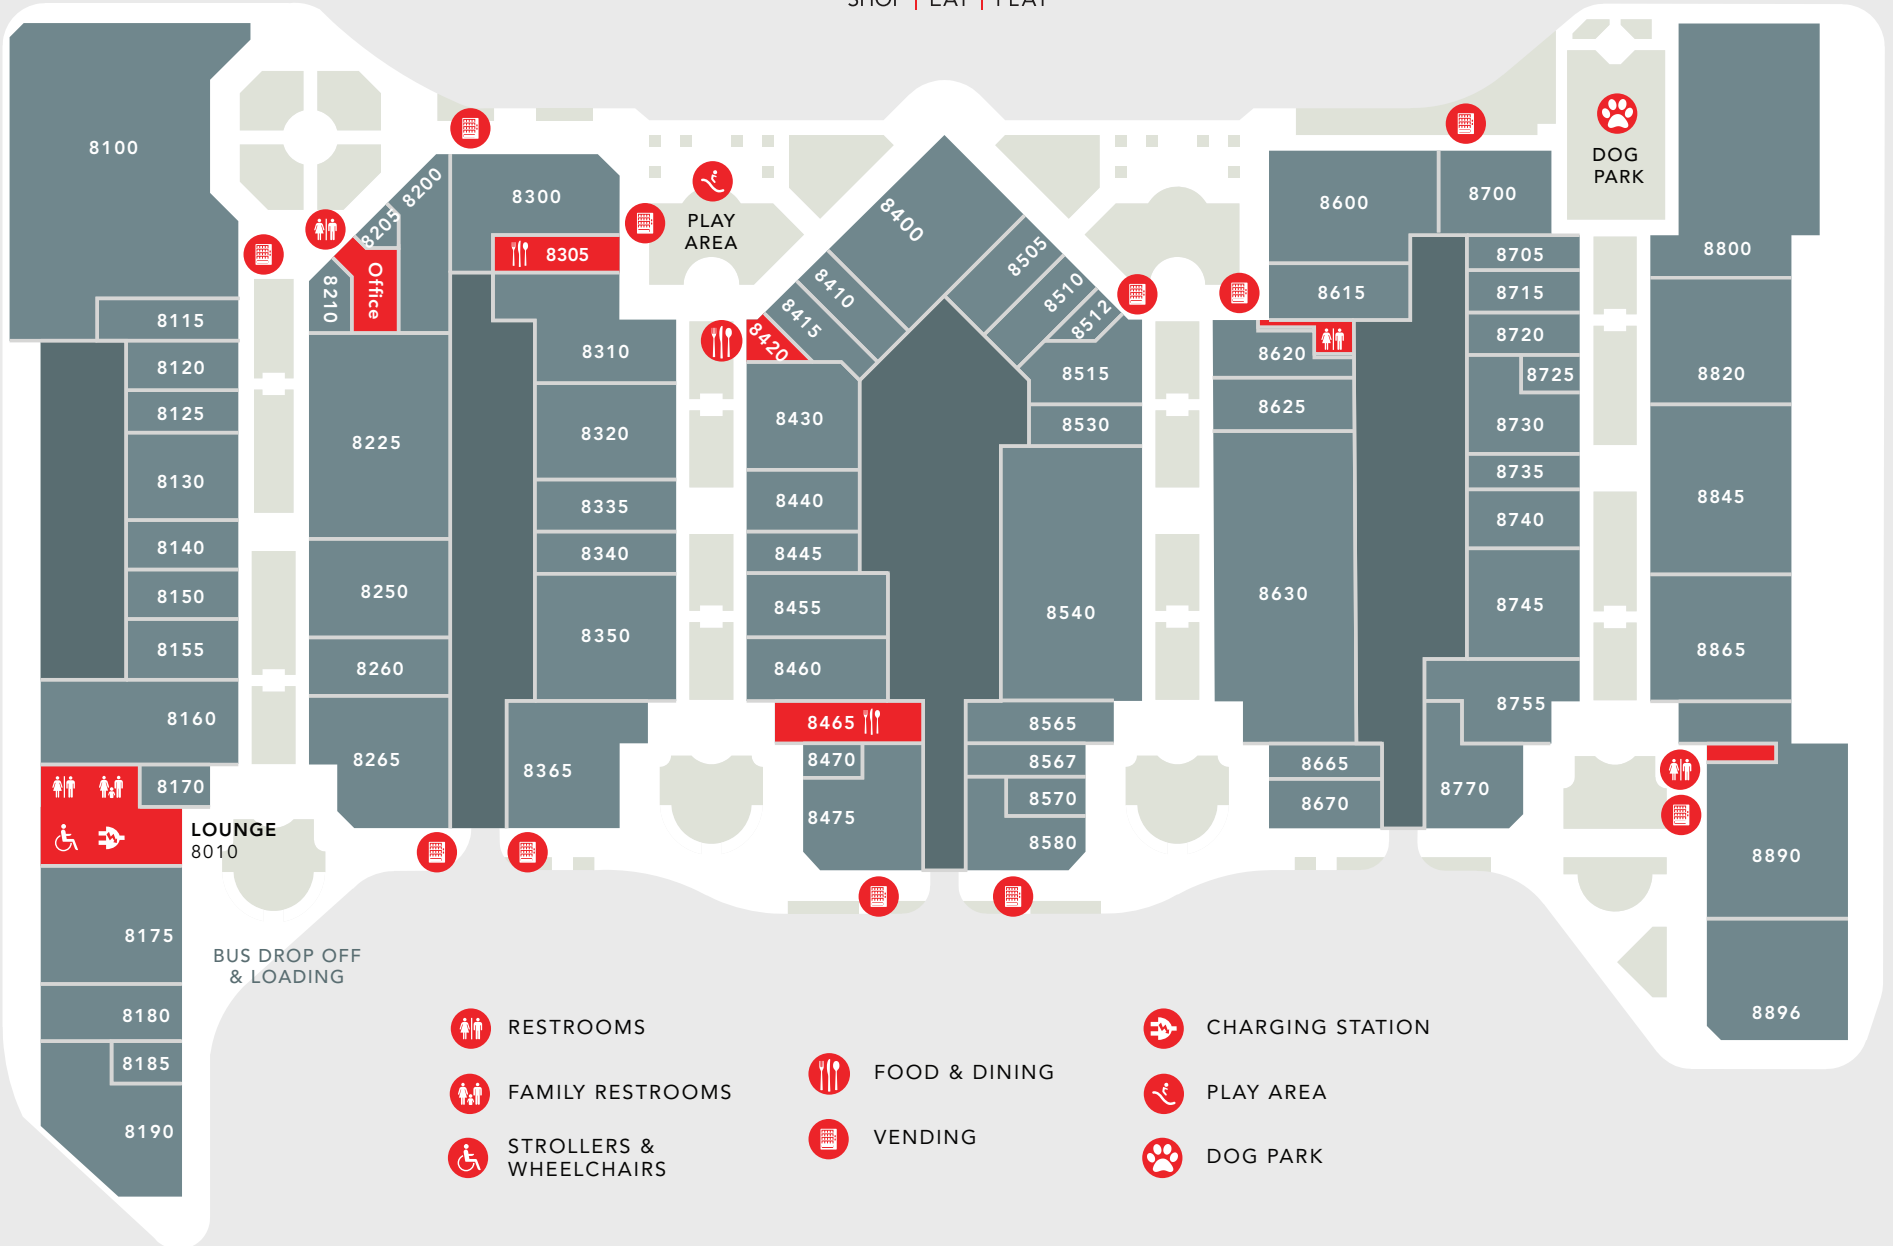

DESTINATION OUTLETS

SHOP | EAT | PLAY

BUS PARKING